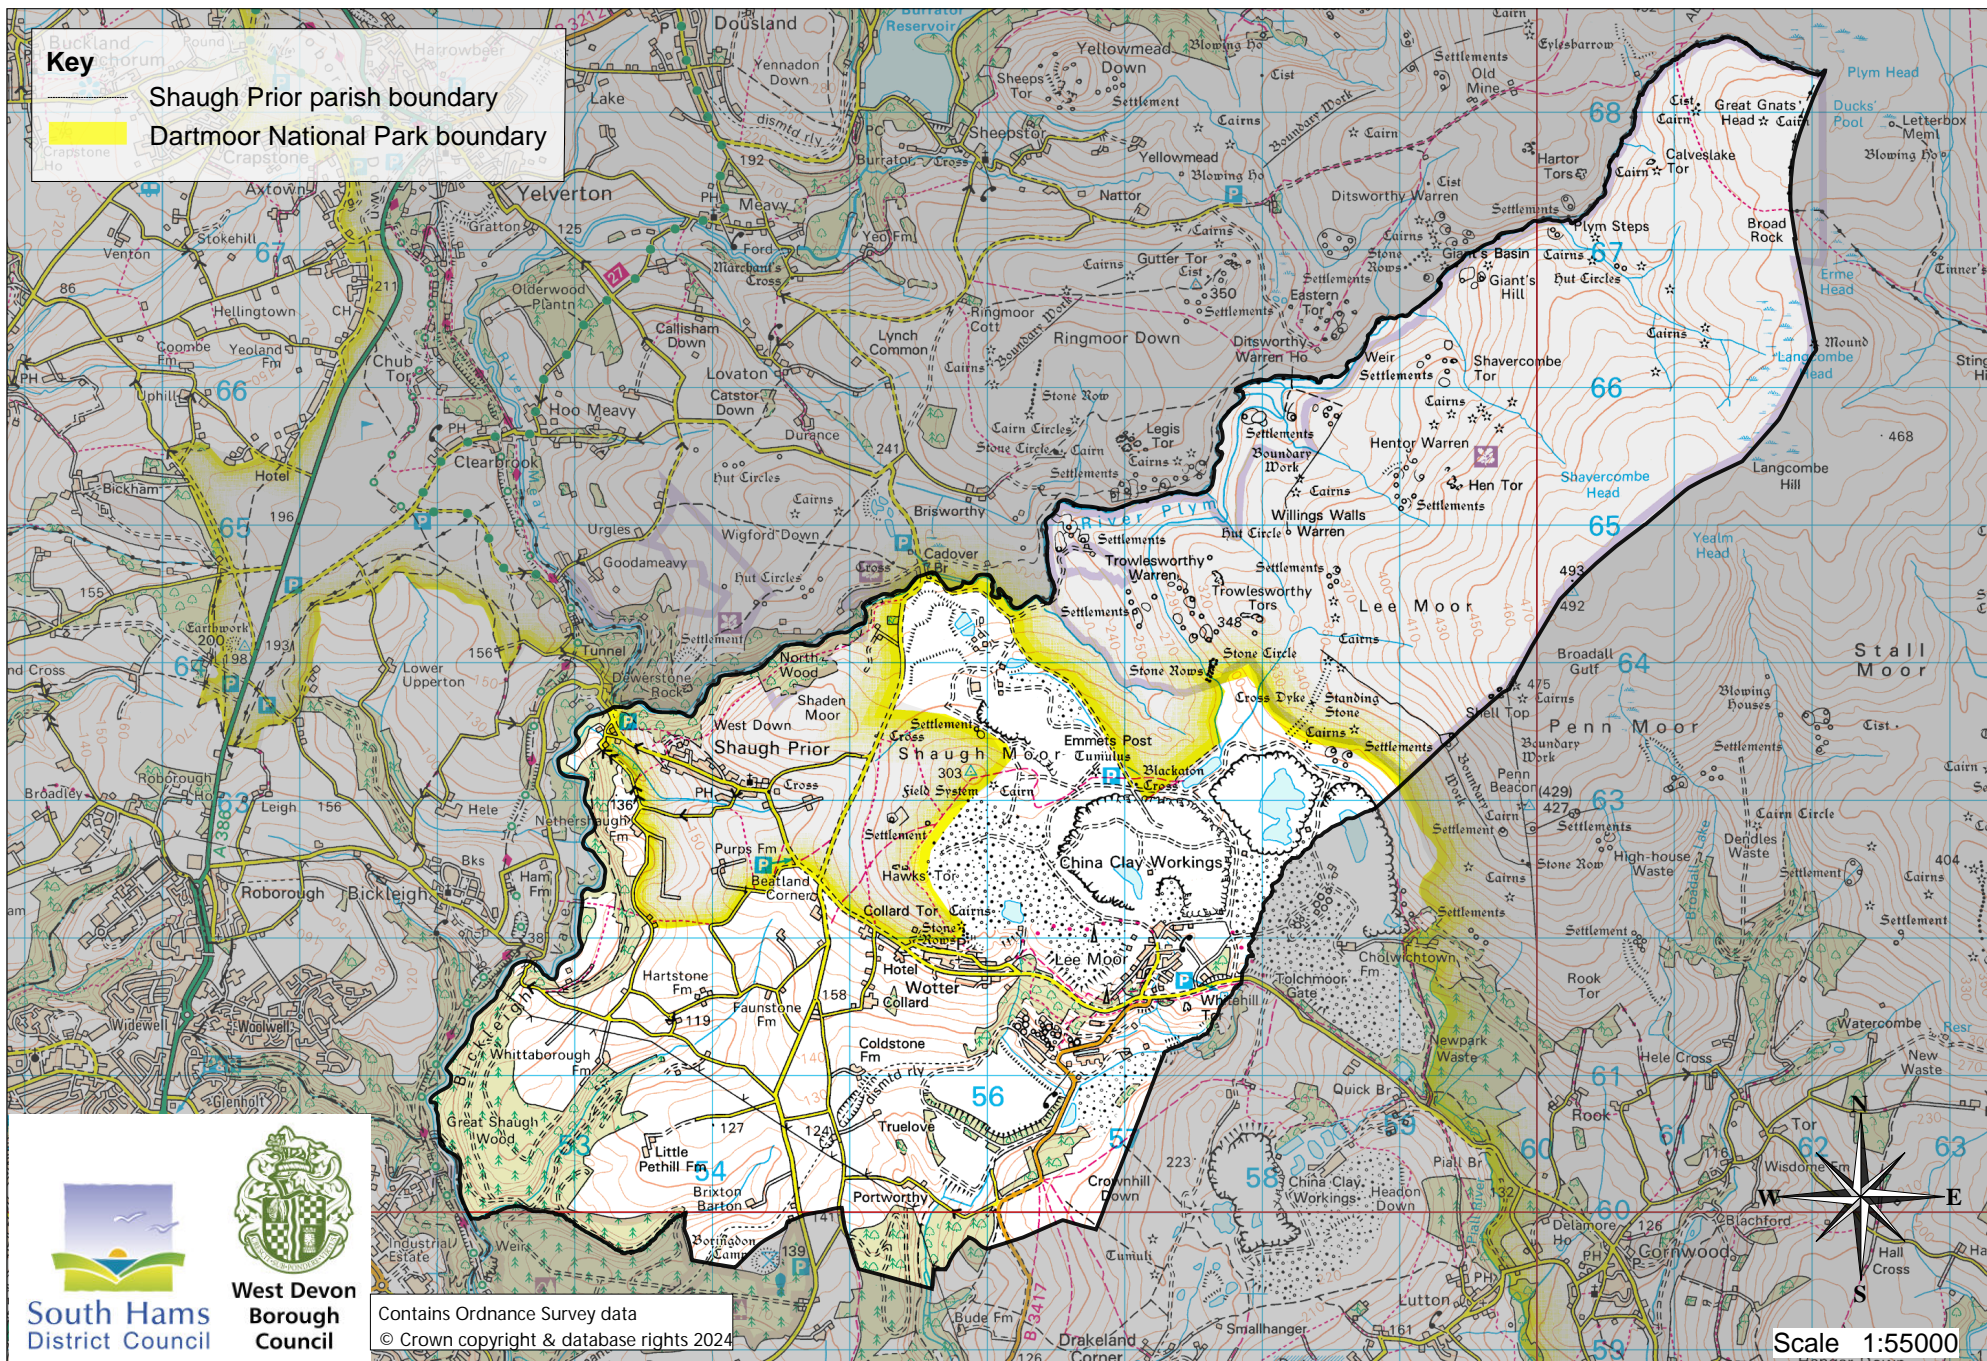

# Shaugh Prior parish

Contains Ordnance Survey data  
© Crown copyright & database rights 2024

Scale 1:55000