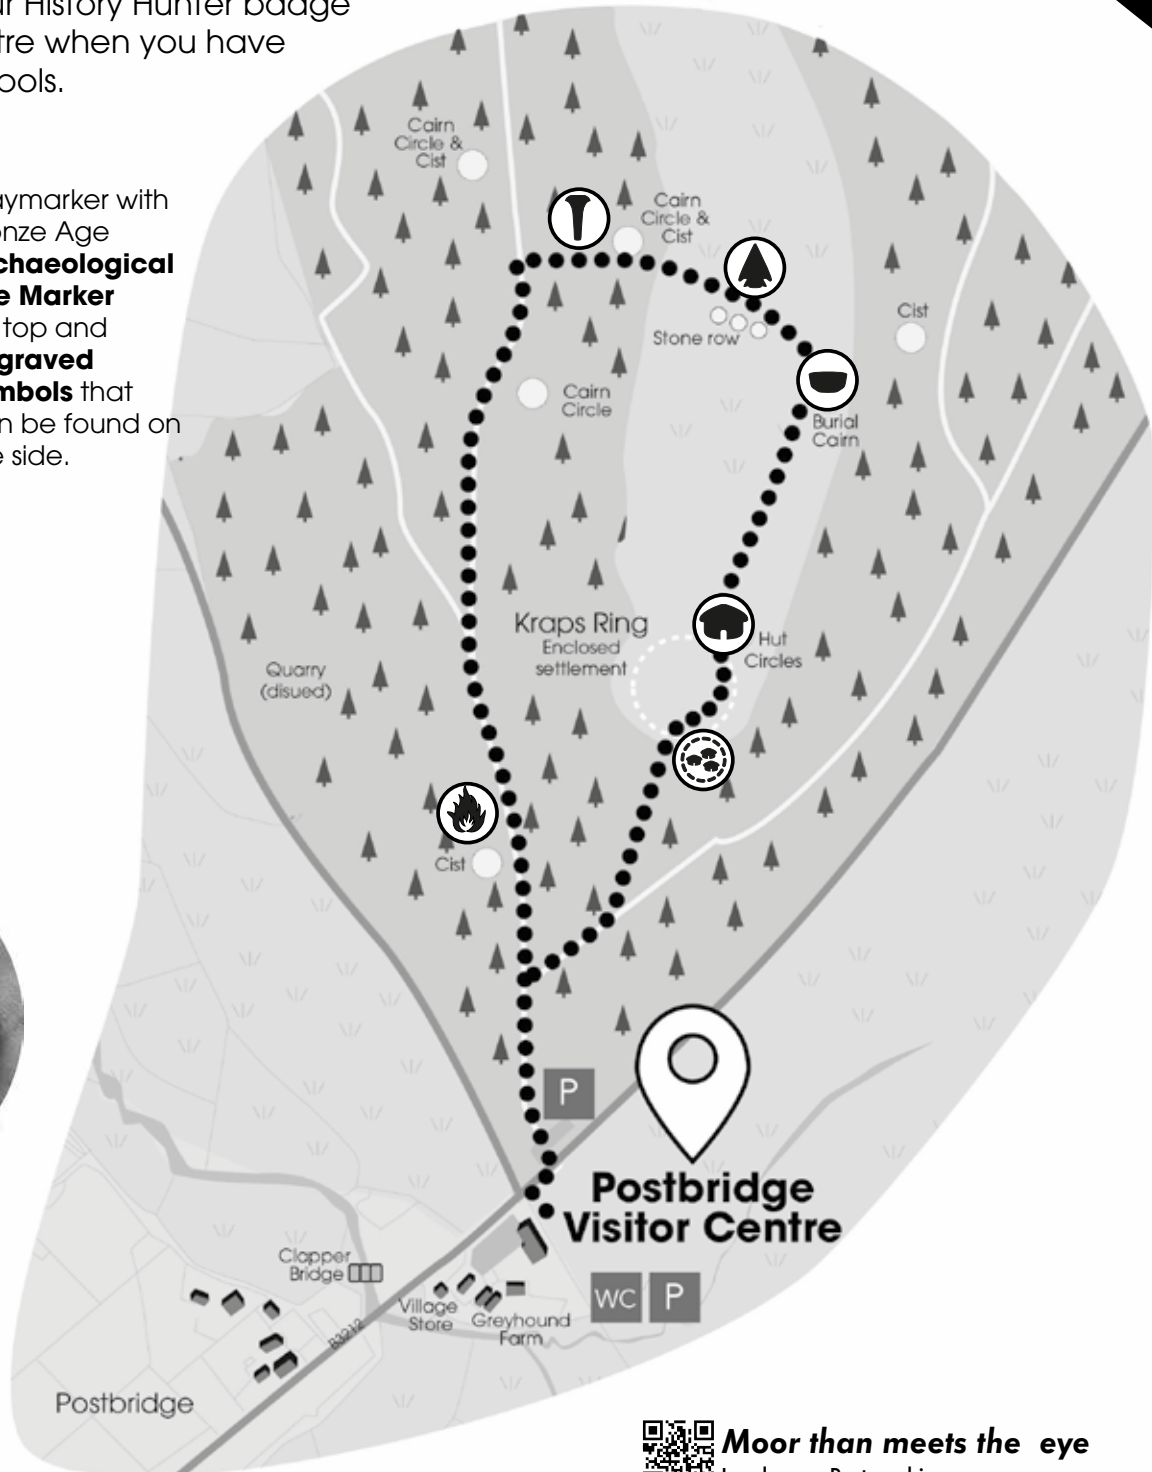

Can you be a History Hunter?

Follow the History Hunters trail and collect the Bronze Age symbols that reveal 4,000 years of history.

Use the map to find the symbols, then make a rubbing in the boxes on the other side of this sheet. Claim your History Hunter badge from the Visitor Centre when you have collected all six symbols.

Waymarker with Bronze Age **Archaeological Site Marker** on top and **engraved symbols** that can be found on the side.

Moor than meets the eye
Landscape Partnership

For further information on Dartmoor's archaeology visit
www.dartmoor.gov.uk
click on looking after/cultural heritage/archaeological heritage

This is a **stone row**. Flint **arrowheads** were probably used for hunting. They have been found near this site.

This is a **prehistoric burial**. Weapons and tools have been found buried with people.

This is a **prehistoric burial**. **Cremation** was an important part of some Bronze Age **burials**.

Find out more about the words in **bold** in our Visitor Centre.