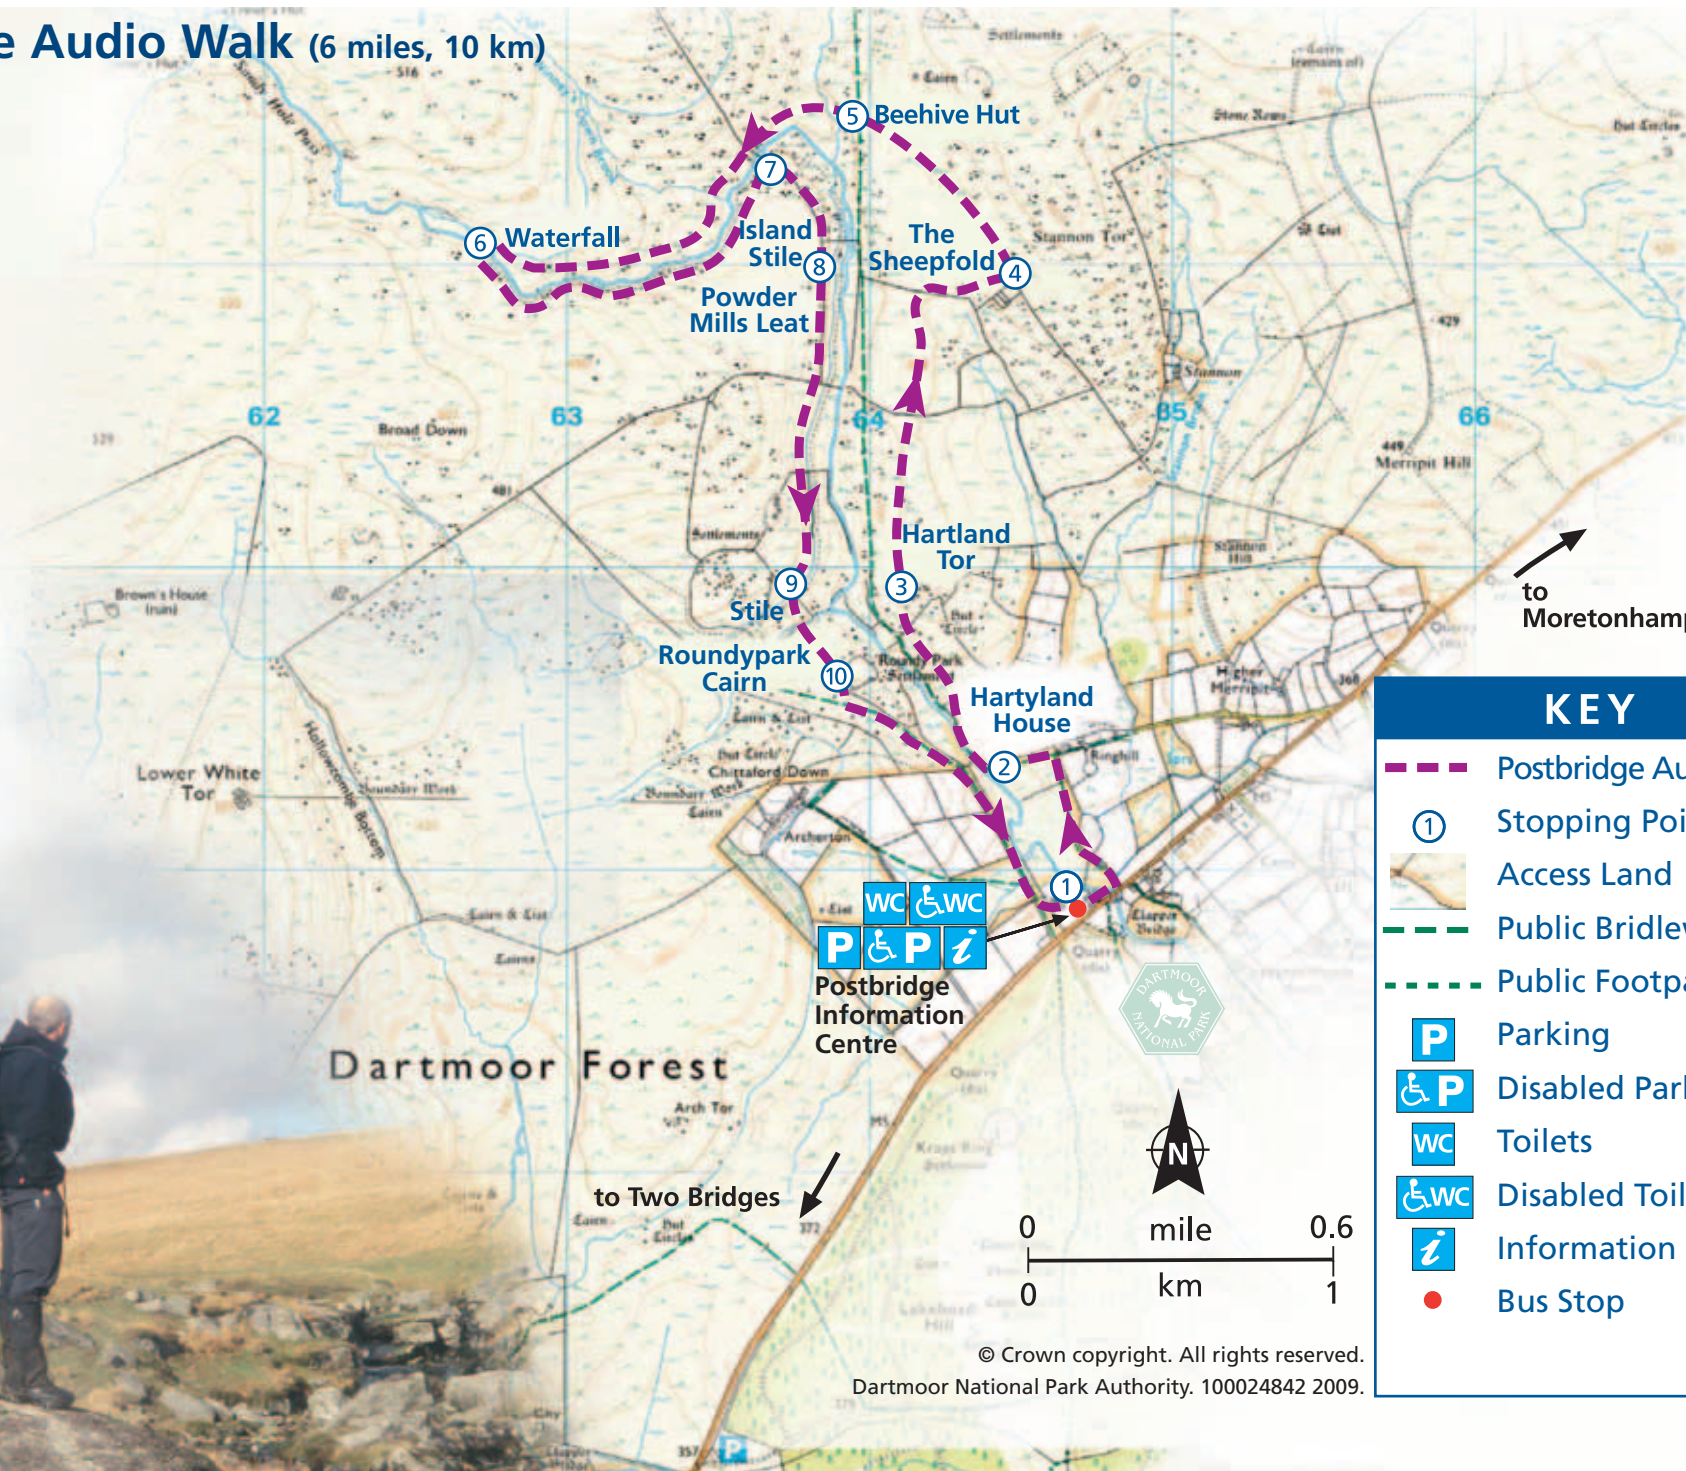

Postbridge Audio Walk (6 miles, 10 km)

to Moretonhampstead

KEY

- Postbridge Audio Walk
- Stopping Points
- Access Land
- Public Bridleway
- Public Footpath
- Parking
- Disabled Parking
- Toilets
- Disabled Toilets
- Information Centre
- Bus Stop

WC & WC
P & P
Postbridge Information Centre

© Crown copyright. All rights reserved.
Dartmoor National Park Authority. 100024842 2009.