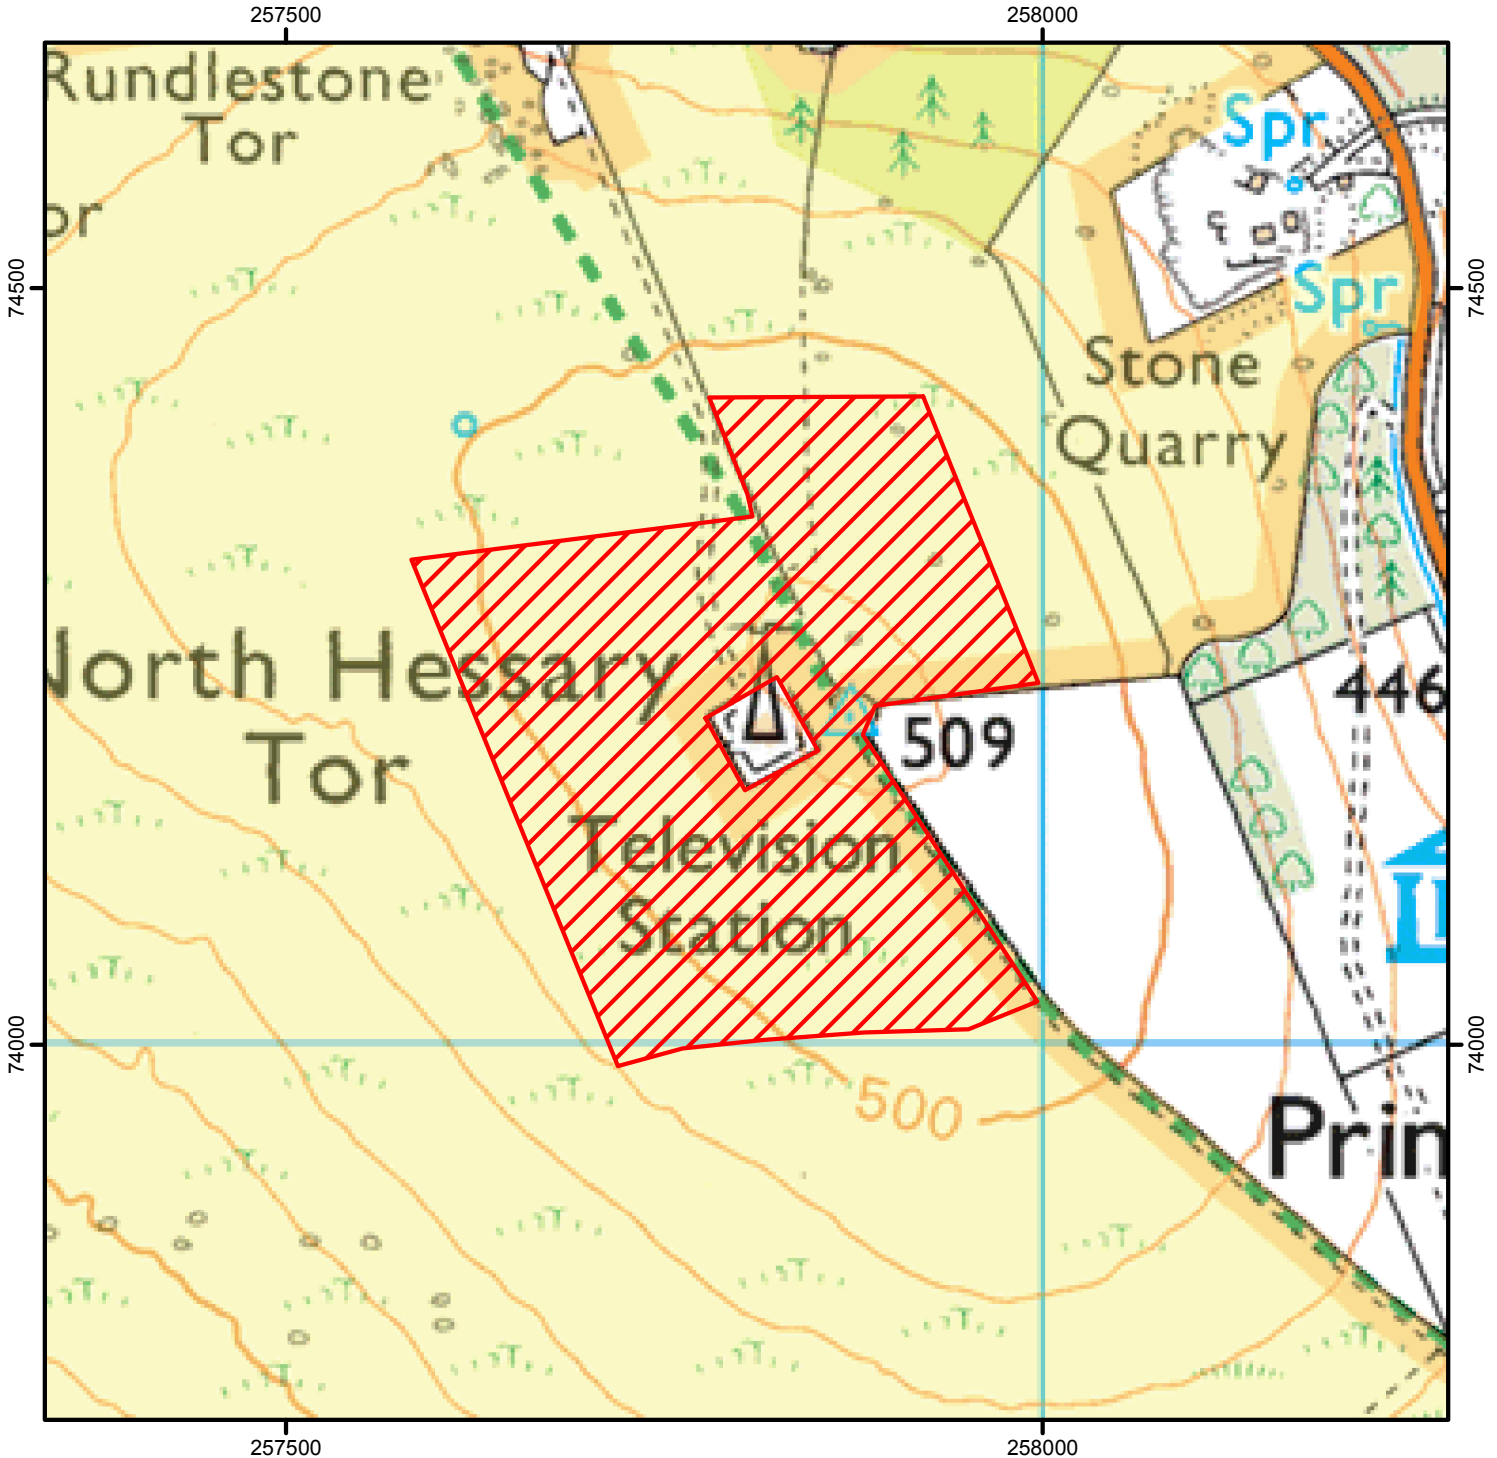

NO OPEN ACCESS

In the interests of public safety, the open access land shown hatched in red on the map below is temporarily closed

From: 1st March to 30th June 2021

Case Number: 2021029335

© Crown Copyright and database right 2021.
Ordnance Survey 100022021

 Restricted Open Access Land

 Open Access Land

For more information call the Open Access Contact Centre on 0300 060 2091
or visit our website at www.gov.uk/right-of-way-open-access-land/use-your-right-to-roam