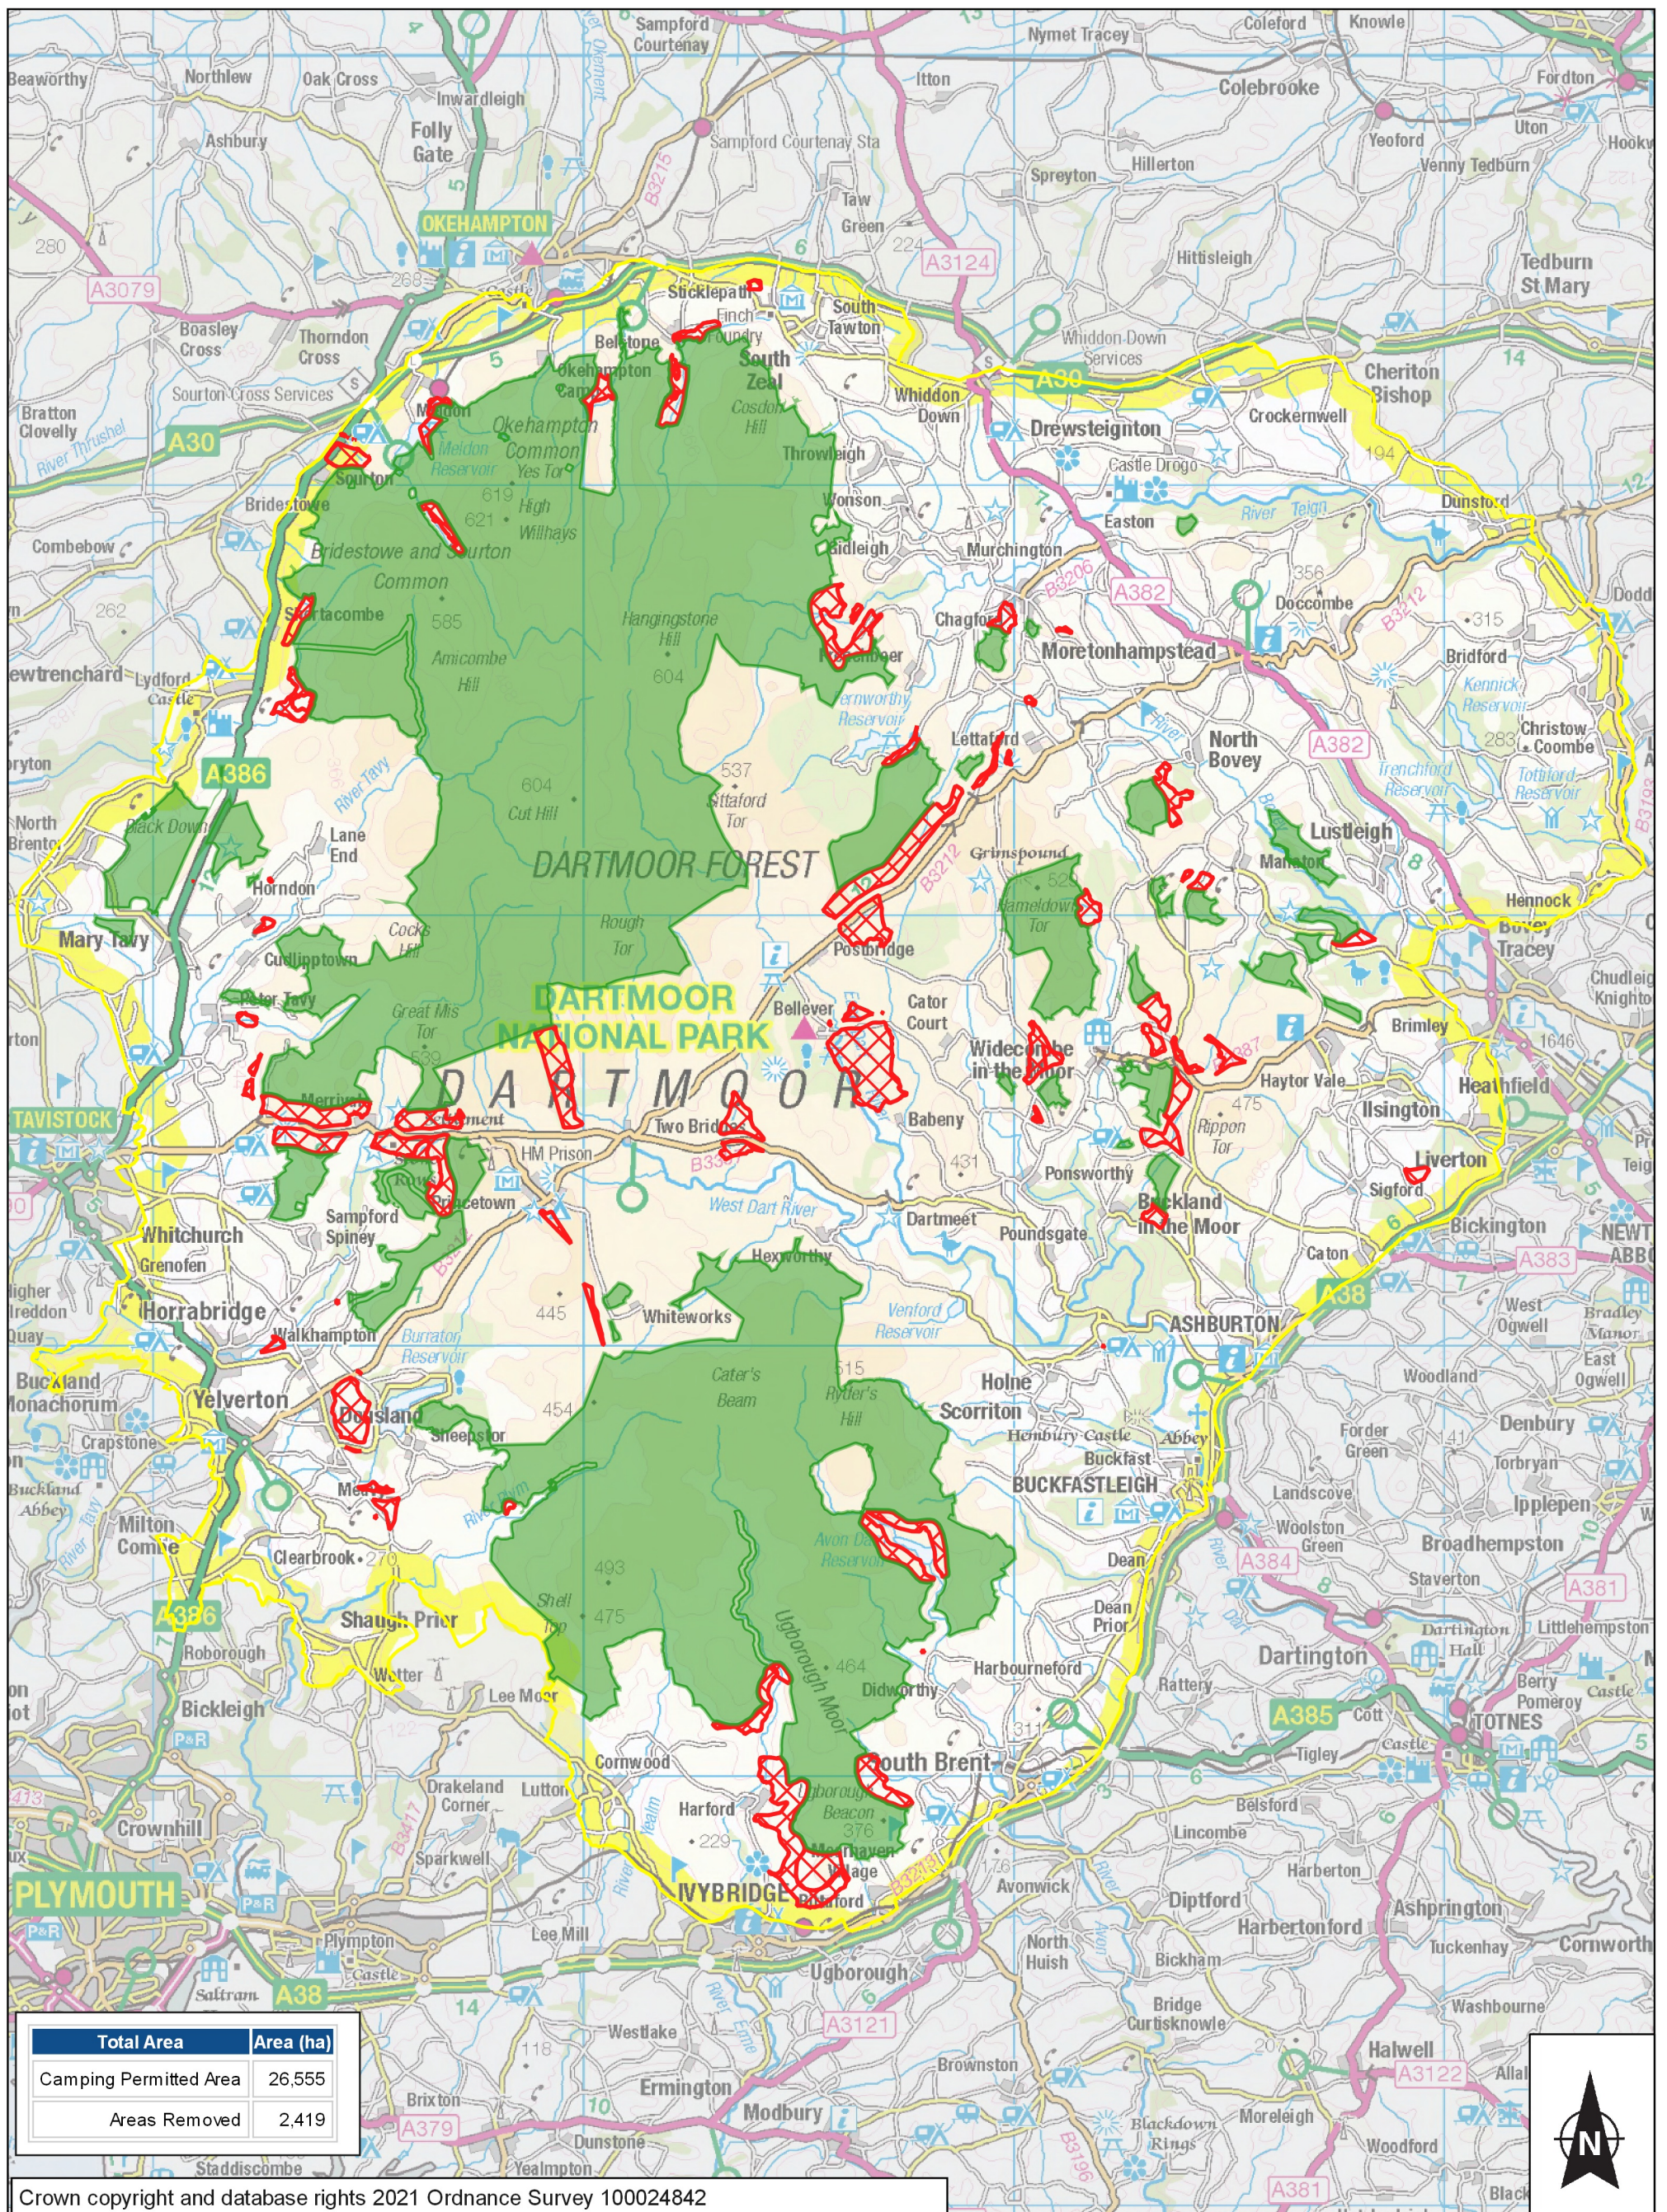

Dartmoor National Park Authority

 Camping Permitted Area

 Areas Removed - No Camping

0 2.5 5 7.5 10 km

Scale 1:145,000

Total Area	Area (ha)
Camping Permitted Area	26,555
Areas Removed	2,419

Crown copyright and database rights 2021 Ordnance Survey 100024842